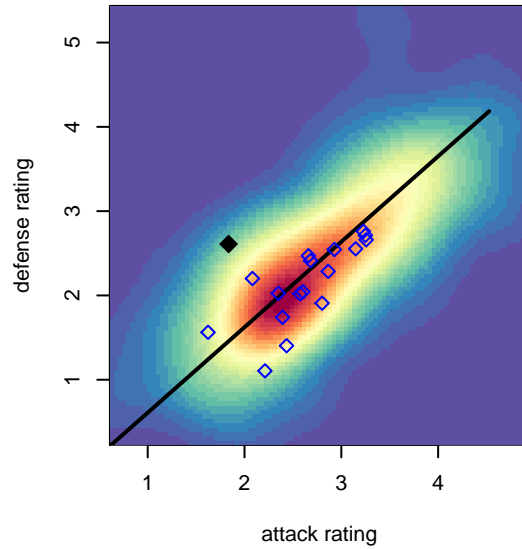

BSC Portland Black–Legends B98

Bridlemile SC Portland
 Portland, OR
 B98 total strength=1441
 attack=6.27 defense=13.6
 spr league = Win OYS B98 Div 1

alt names used:
 BRIDLEMILE SC BSC PORTLAND 98B BLACK
 BSC Portland 98B Black
 BSC 98B Black (OR)
 BSC Portland 98B Black (OR)
 BSC Portland 98B Black

Venues played:
 2013 OYS Presidents Cup B98
 2014 Nike Crossfire Challenge Bronze U16
 2014 PacNW Winter Classic Premier U16
 2014 Win OYS B98 Division 1
 2014 OYS Presidents Cup B98

BSC Portland Black–Legends B98
 Dots are actual minus expected GF (blue circles) and GA (red triangles).
 Blue line is smoothed change in attack strength. Red is smoothed change in defense strength.

**attack and defense variance (black dot)
relative to other teams
and top 10 in region**

**attack and defense rating
relative to others at age
and all opponents in last 13 months**

**attack and defense rating
relative to others at age
and all opponents in last 13 months**

Performance relative to 13 month average

Performance relative to 13 month average

Distribution of opponents
 Red = Lose zone, Blue = Win zone, Green = Even
 Black line separates win/lose zones

lot. A=Neither has attack advantage, B=Opponent has both attack and defense advantage, C=Opponent has both attack and defense disadvantage, D=Both have