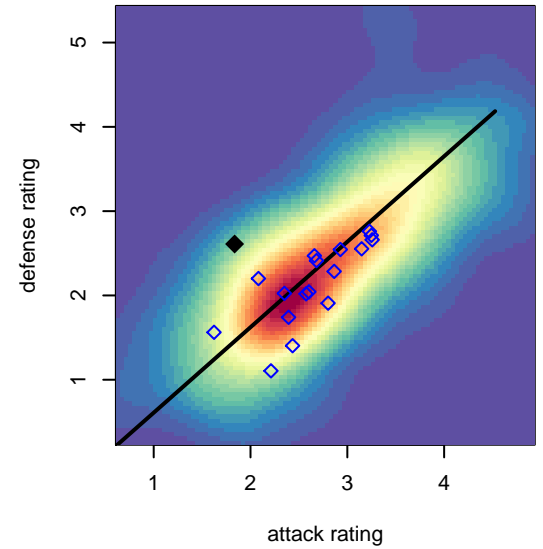

BSC Portland Black–Legends B98

Bridlemile SC Portland
 Portland, OR
 B98 total strength=1441
 attack=6.27 defense=13.6
 spr league = Win OYS B98 Div 1

alt names used:
 BRIDLEMILE SC BSC PORTLAND 98B BLACK
 BSC Portland 98B Black
 BSC 98B Black (OR)
 BSC Portland 98B Black (OR)
 BSC Portland 98B Black

Venues played:
 2013 OYS Presidents Cup B98
 2014 Nike Crossfire Challenge Bronze U16
 2014 PacNW Winter Classic Premier U16
 2014 Win OYS B98 Division 1
 2014 OYS Presidents Cup B98

BSC Portland Black–Legends B98
 Dots are actual minus expected GF (blue circles) and GA (red triangles).
 Blue line is smoothed change in attack strength. Red is smoothed change in defense strength.

**attack and defense variance (black dot)
relative to other teams
and top 10 in region**

**attack and defense rating
relative to others at age
and all opponents in last 13 months**

**attack and defense rating
relative to others at age
and all opponents in last 13 months**

Performance relative to 13 month average

Performance relative to 13 month average

Distribution of opponents
 Red = Lose zone, Blue = Win zone, Green = Even
 Black line separates win/lose zones

lot. A=Neither has attack advantage, B=Opponent has both attack and defense advantage, C=Opponent has both attack and defense disadvantage, D=Both have